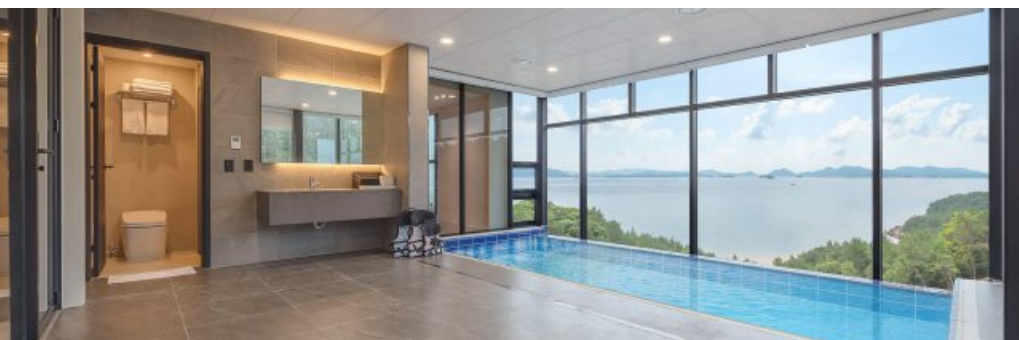

BECLASSY
비클래시
Kids Pension

- Location / Geoje
- Construction complete / 2021
- Space form / Kids Pension
- Area / 410m²