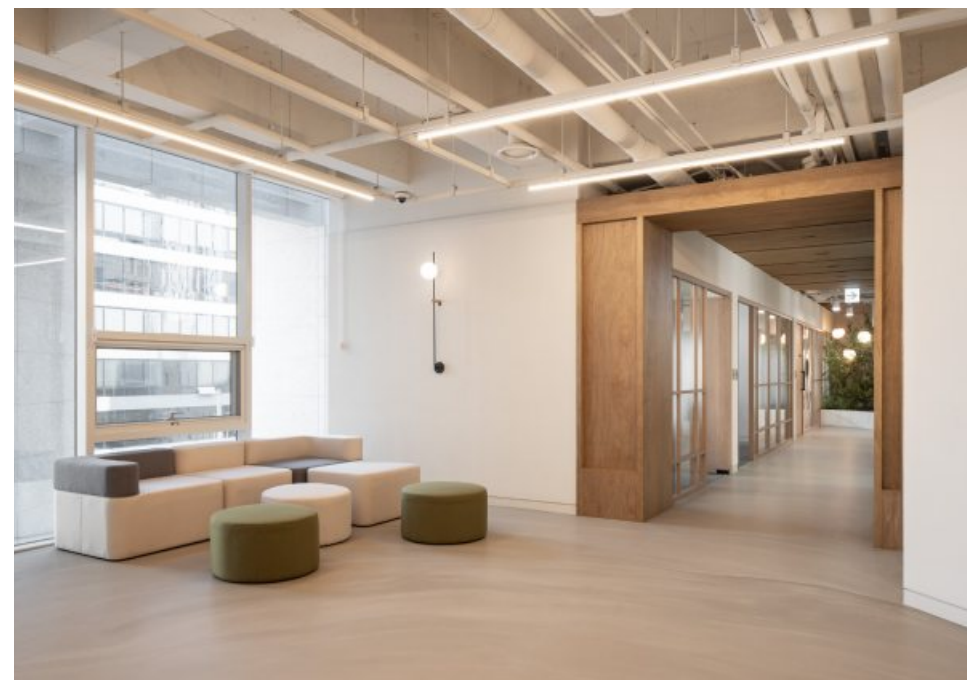

- Location / Seoul
- Construction complete / 2022
- Space form / Office
- Area / 483.4m²

MATTO COMPANY INTRODUCTION

PORTFOLIO

INTERIOR - OFFICE

SHIMAKAWA
Office

BLUEPOINT PARTNERS

블루포인트파트너스 (본관)

Office