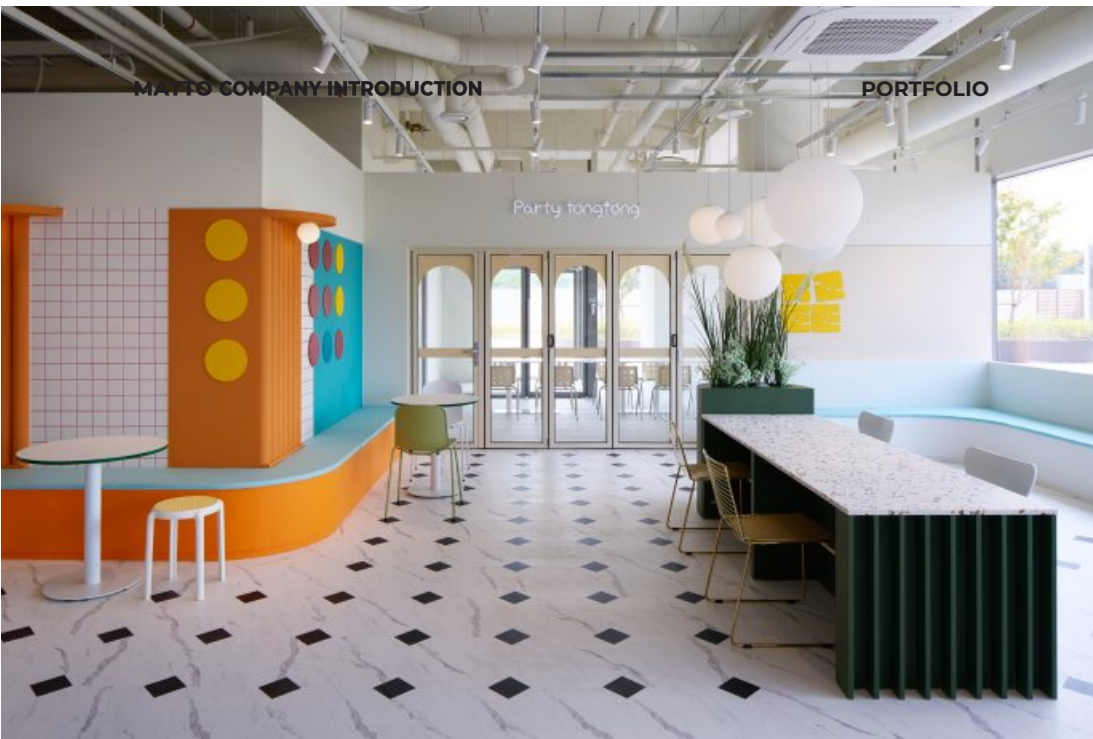

JELLY TONGTONG

젤리통통

Kids Cafe

- Location / Chuncheon
- Construction complete / 2023
- Space form / Kids
- Area / 678m²