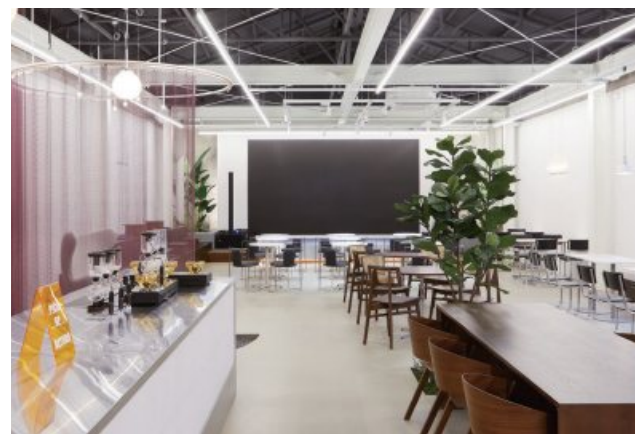

MATTO COMPANY INTRODUCTION

PORTFOLIO

INTERIOR - COMMERCIAL

prtprt
Cafe

Location / Seoul
Construction complete / 2023
Space form / Cafe
Area / 157.1m²

SSONG CAFE

송카페

Bakery Cafe