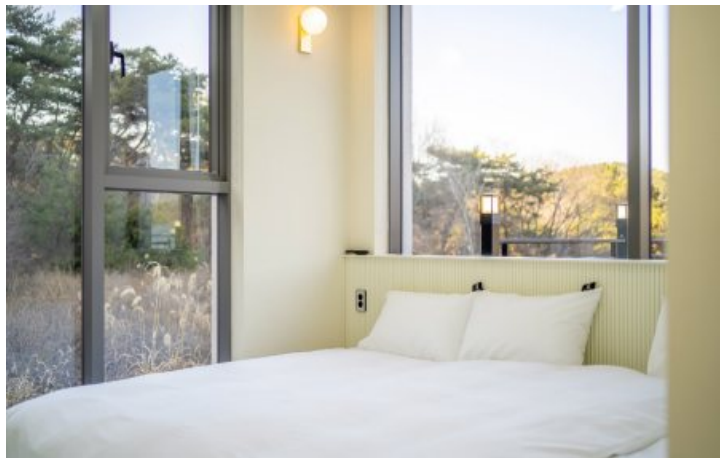

BECLASSY

비클래시

Kids Pension

- Location / Gyeongju Mulcheon
- Construction complete / 2022
- Space form / Kids Pension
- Area / 156m²_A type