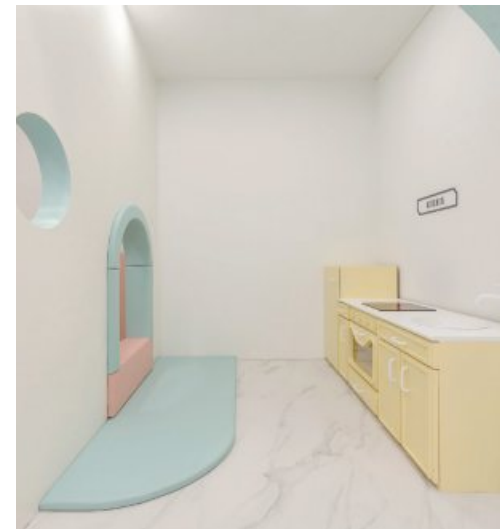

MATTO COMPANY INTRODUCTION

PORTFOLIO

INTERIOR - KIDS

BECLASSY

비클래시

Kids Pension

- Location / Gyeongju
- Construction complete / 2021
- Space form / Kids Pension
- Area / 39m²