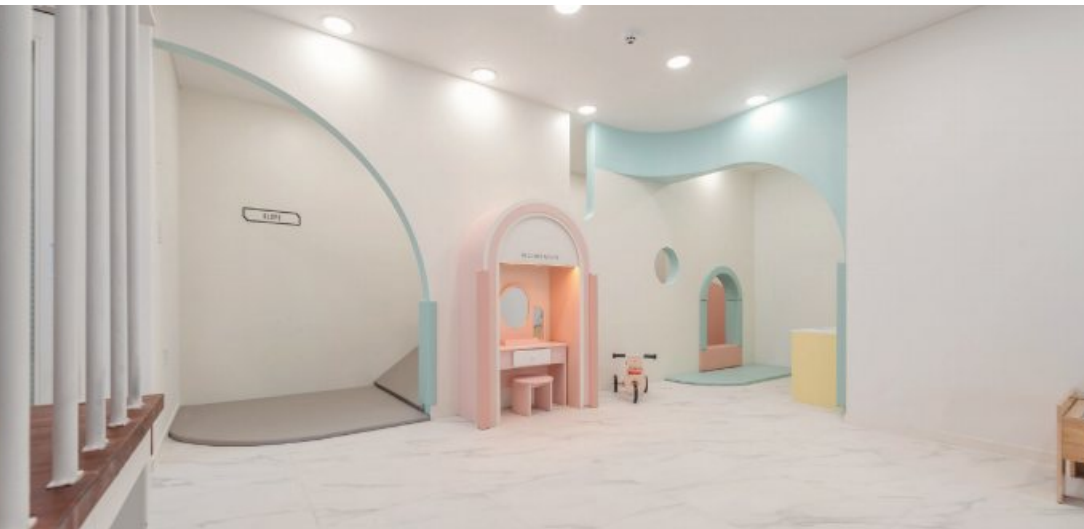

MATTO COMPANY INTRODUCTION

PORTFOLIO

INTERIOR - KIDS

BECLASSY

비클래시

Kids Pension

- Location / Gyeongju
- Construction complete / 2021
- Space form / Kids Pension
- Area / 39m²